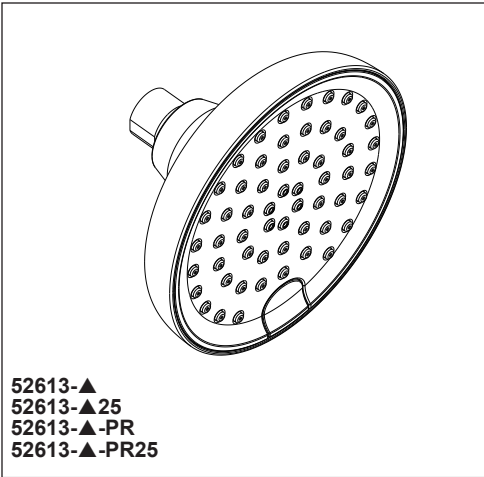

see what Delta can do™

SHOWER HEAD

■ 4-Spray Setting Shower Head

FEATURES:

- Touch-Clean® Spray Holes
- Lumicoat® Finish (-PR models only)
- Lumicoat® Finishes easily wipe clean without cleaners and chemicals on the products most commonly touched areas

STANDARD SPECIFICATIONS:

- Max flow rate 1.75 gpm @ 80 psi, 6.6 L/min @ 550 kPa (52613-▲ & 52613-▲-PR)
- Max flow rate 2.5 gpm @ 80 psi, 9.5 L/min @ 550 kPa (52613-▲25 & 52613-▲PR25)
- Shower head with four spray settings
- Change spray modes with push button
- Fits standard 1/2"-14 NPT pipe fitting
- Ball connector swivel angle is 30° (15° per side)
- 4 Spray settings include: Full Body spray, Massaging spray, Full spray with Massage and Pause. Pause is a non-positive shut-off

WARRANTY:

- Parts and Finish – Lifetime limited warranty; or for commercial purchasers, 10 years for multi-family residential (apartments and condominiums) and 5 years for all other commercial uses, in each case from the date the product is received by the original purchaser or their authorized representative (installation contractor, etc.).
- Please go to www.deltafaucet.com for the complete details of our limited warranty.

COMPLIES WITH:

- ASME A112.18.1 / CSA B125.1
- EPA WaterSense® - Applies to 52613-▲ & 52613-▲-PR only

▲ Designate proper finish suffix

Delta Faucet Company reserves the right (1) to make changes in specifications and materials, and (2) to change or discontinue models, both without notice or obligation. Dimensions are for reference only. See current full-line price book or www.deltafaucet.com for finish options and product availability.

Delta Faucet Company

55 E. 111th Street, Carmel, IN 46280
350 South Edgeware Road, St. Thomas, ON N5P 4L1
© 2026 Delta Faucet Company