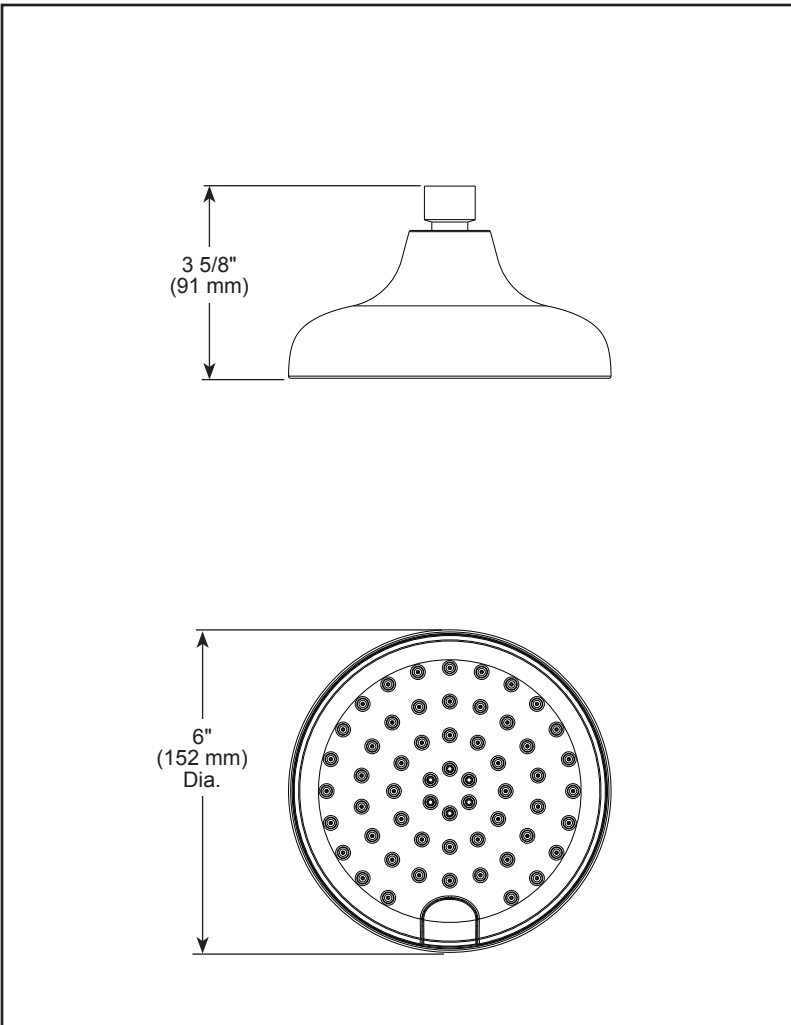

see what Delta can do™

SHOWER HEAD

■ 4-Spray Setting Shower Head

FEATURES:

- Touch-Clean® Spray Holes
- Lumicoat® Finish (-PR models only)
- Lumicoat® Finishes easily wipe clean without cleaners and chemicals on the products most commonly touched areas

STANDARD SPECIFICATIONS:

- Max flow rate 1.75 gpm @ 80 psi, 6.6 L/min @ 550 kPa (52613-▲ & 52613-▲-PR)
- Max flow rate 2.5 gpm @ 80 psi, 9.5 L/min @ 550 kPa (52613-▲25 & 52613-▲PR25)
- Shower head with four spray settings
- Change spray modes with push button
- Fits standard 1/2"-14 NPT pipe fitting
- Ball connector swivel angle is 30° (15° per side)
- 4 Spray settings include: Full Body spray, Massaging spray, Full spray with Massage and Pause. Pause is a non-positive shut-off

WARRANTY:

- Parts and Finish – Lifetime limited warranty; or for commercial purchasers, 10 years for multi-family residential (apartments and condominiums) and 5 years for all other commercial uses, in each case from the date the product is received by the original purchaser or their authorized representative (installation contractor, etc.).
- Please go to www.deltafaucet.com for the complete details of our limited warranty.

COMPLIES WITH:

- ASME A112.18.1 / CSA B125.1
- EPA WaterSense® - Applies to 52613-▲ & 52613-▲-PR only

▲ Designate proper finish suffix

Delta Faucet Company reserves the right (1) to make changes in specifications and materials, and (2) to change or discontinue models, both without notice or obligation. Dimensions are for reference only. See current full-line price book or www.deltafaucet.com for finish options and product availability.

Delta Faucet Company

55 E. 111th Street, Carmel, IN 46280
350 South Edgeware Road, St. Thomas, ON N5P 4L1
© 2026 Delta Faucet Company